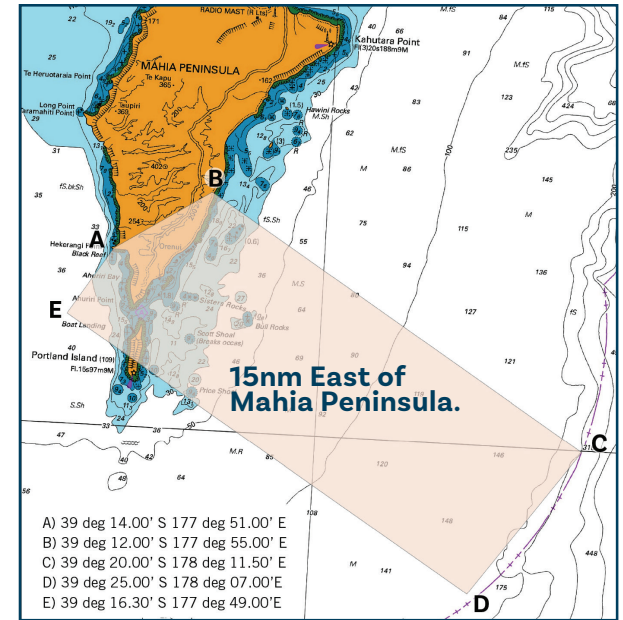

ROCKET LAUNCH FROM MAHIA PENINSULA, HAWKES BAY, NEW ZEALAND

Rocket Lab will be launching a rocket into space from Mahia, Hawkes Bay. The rocket will fly East South East (115°) from the tip of Mahia Peninsula (39°15' S, 177°52' E). The area beneath the rocket's flight path near the launch point must be clear at the time of launch. The launch time cannot be exactly predicted ahead of time. The launch may be:

Rocket Lab broadcasts up-to-date launch information on **Marine VHF Channel 79**

Vessels planning to cross the area below are requested to contact Rocket Lab Range Control on **Marine VHF Channel 07** or **Channel 16** at the earliest opportunity.

Range Control may request a slight speed or course change to assist in clearing the area before the actual launch time.

MARINE SAFETY ZONE ACTIVATION AND DE-ACTIVATION TIMES MAY OCCUR EACH DAY AS FOLLOWS:

The area extends approximately **15nm East of Mahia Peninsula**. The boundary points are:

- A) 39 deg 14.00' S 177 deg 51.00' E
- B) 39 deg 12.00' S 177 deg 55.00' E
- C) 39 deg 20.00' S 178 deg 11.50' E
- D) 39 deg 25.00' S 178 deg 07.00' E
- E) 39 deg 16.30' S 177 deg 49.00' E