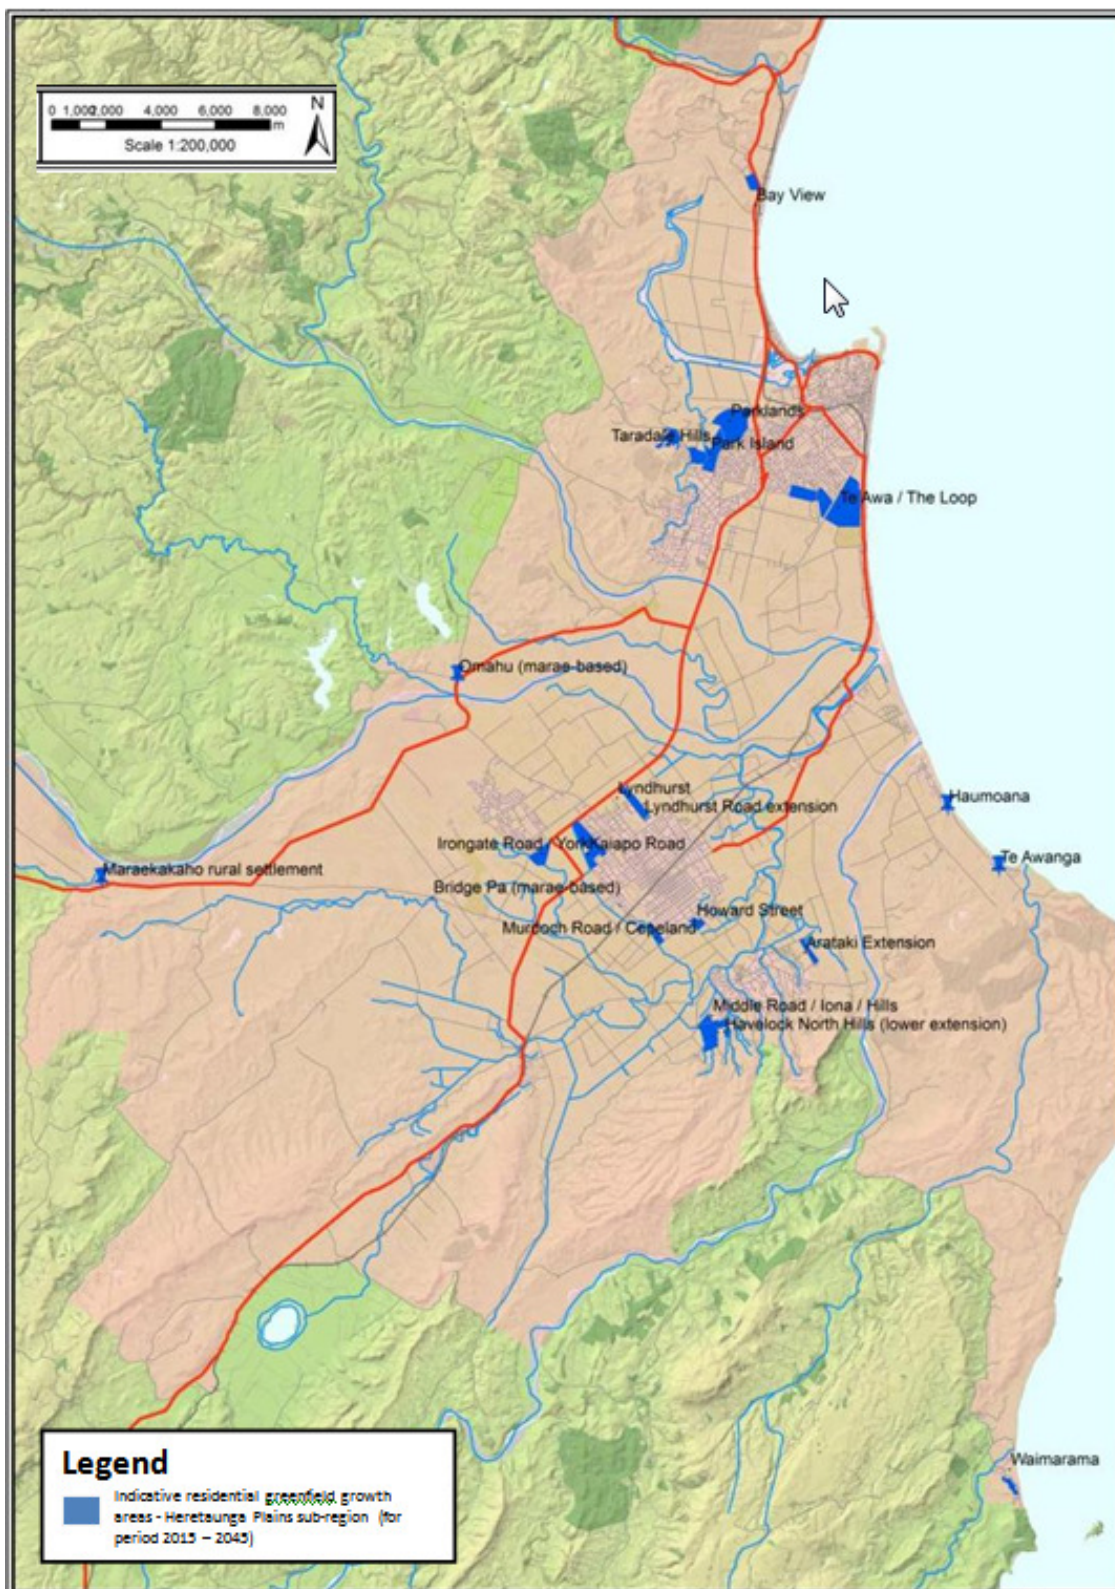

Schedule XIV - Heretaunga Plains sub-region: location map

Schedule XIVA – Heretaunga Plains sub-region - indicative location map of residential greenfield growth areas for period 2015 - 2045

Schedule XIVb – Heretaunga Plains sub-region - indicative location map of industrial greenfield growth areas for period 2015 - 2045