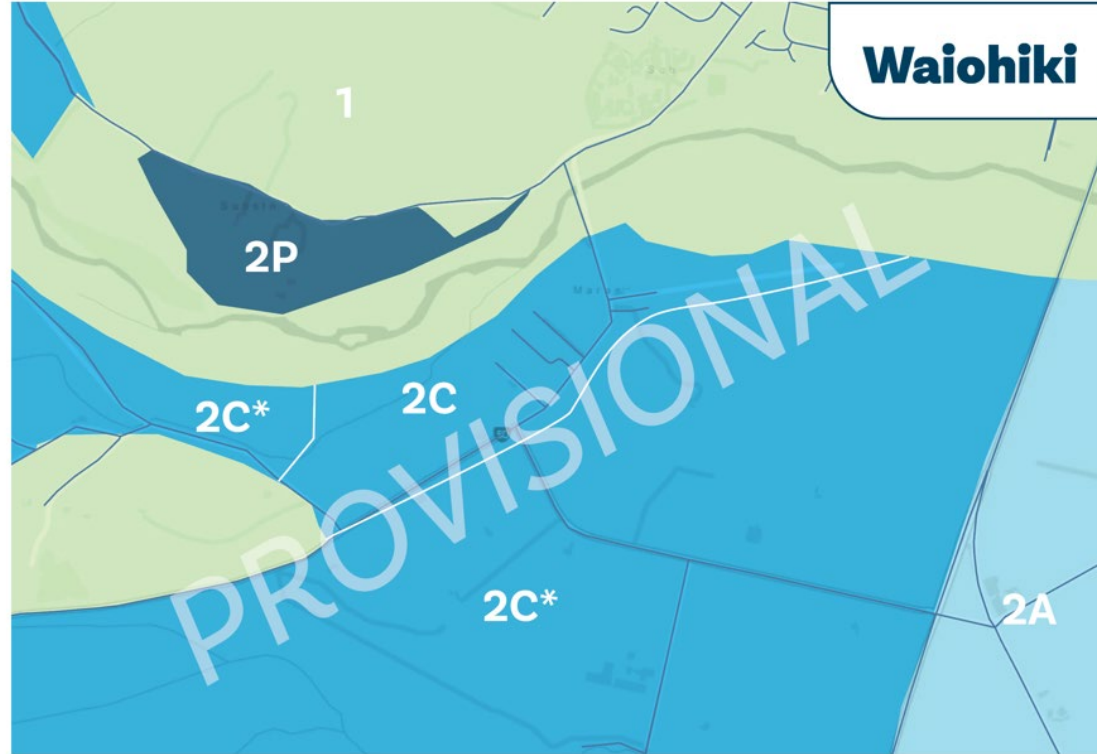

HAWKES BAY
REGIONAL COUNCIL
TE KAUNIHERA Ā-ROHE O TE MATAU-A-MĀUI

CENTRAL HAWKE'S BAY
DISTRICT COUNCIL

Waiohiki

Land Categories

The provisional land classification is applicable to residential use only and other land use is not impacted.