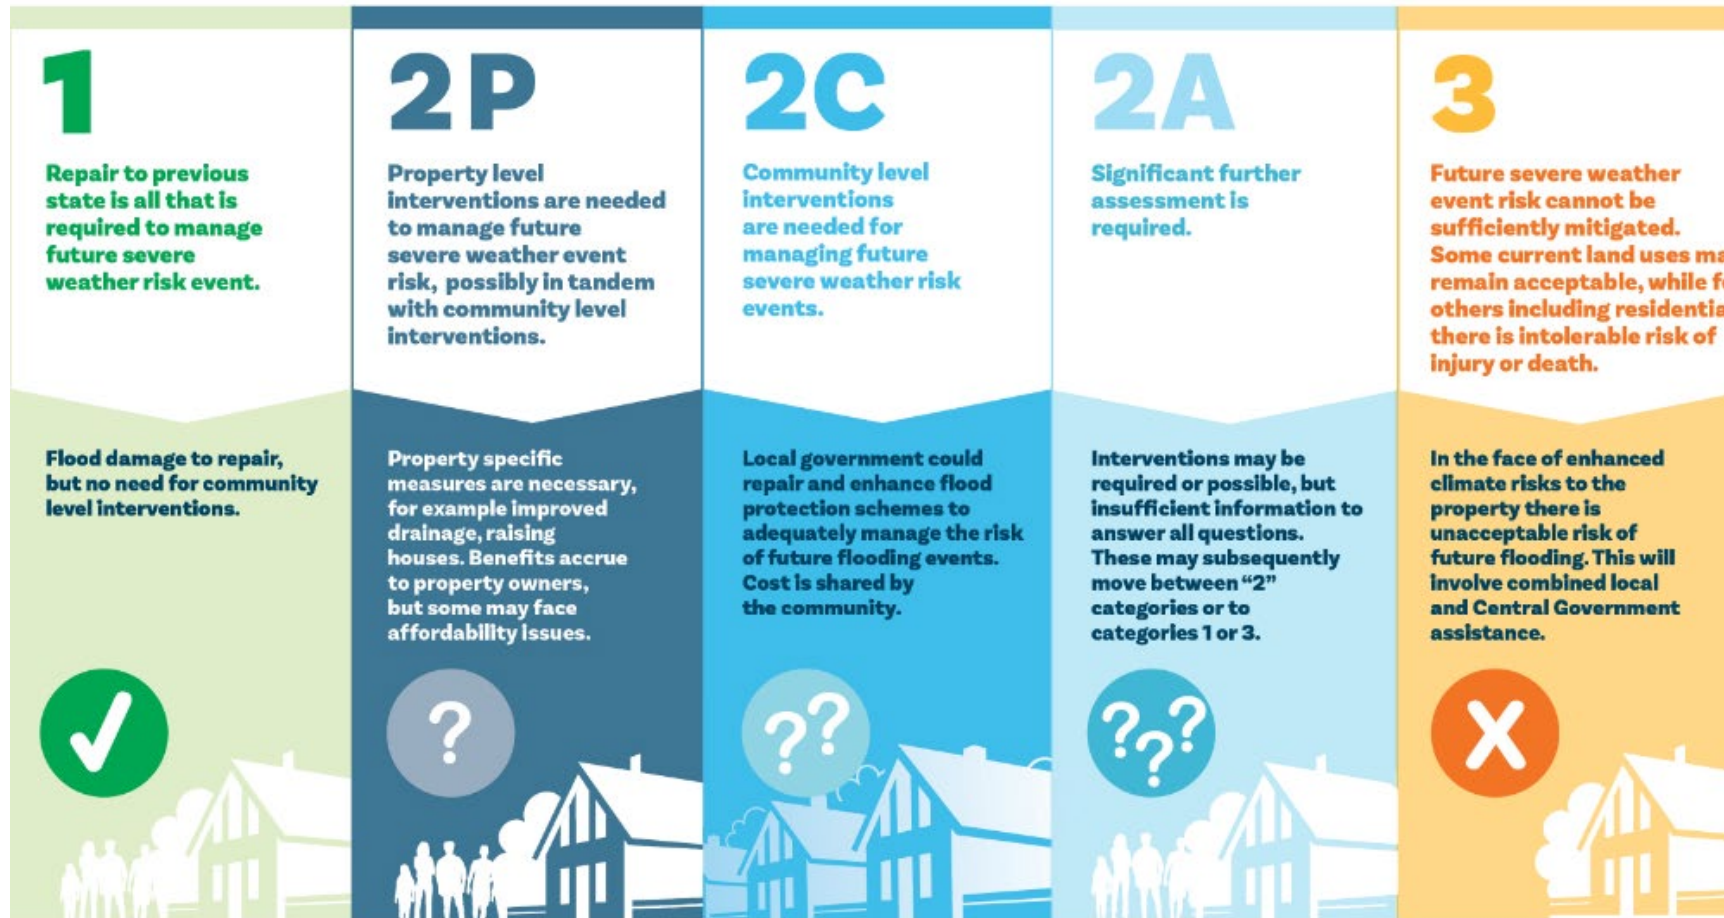

Land categories explained

Note: Land categorisations for properties and communities will still be provisional until people in those areas have been consulted.